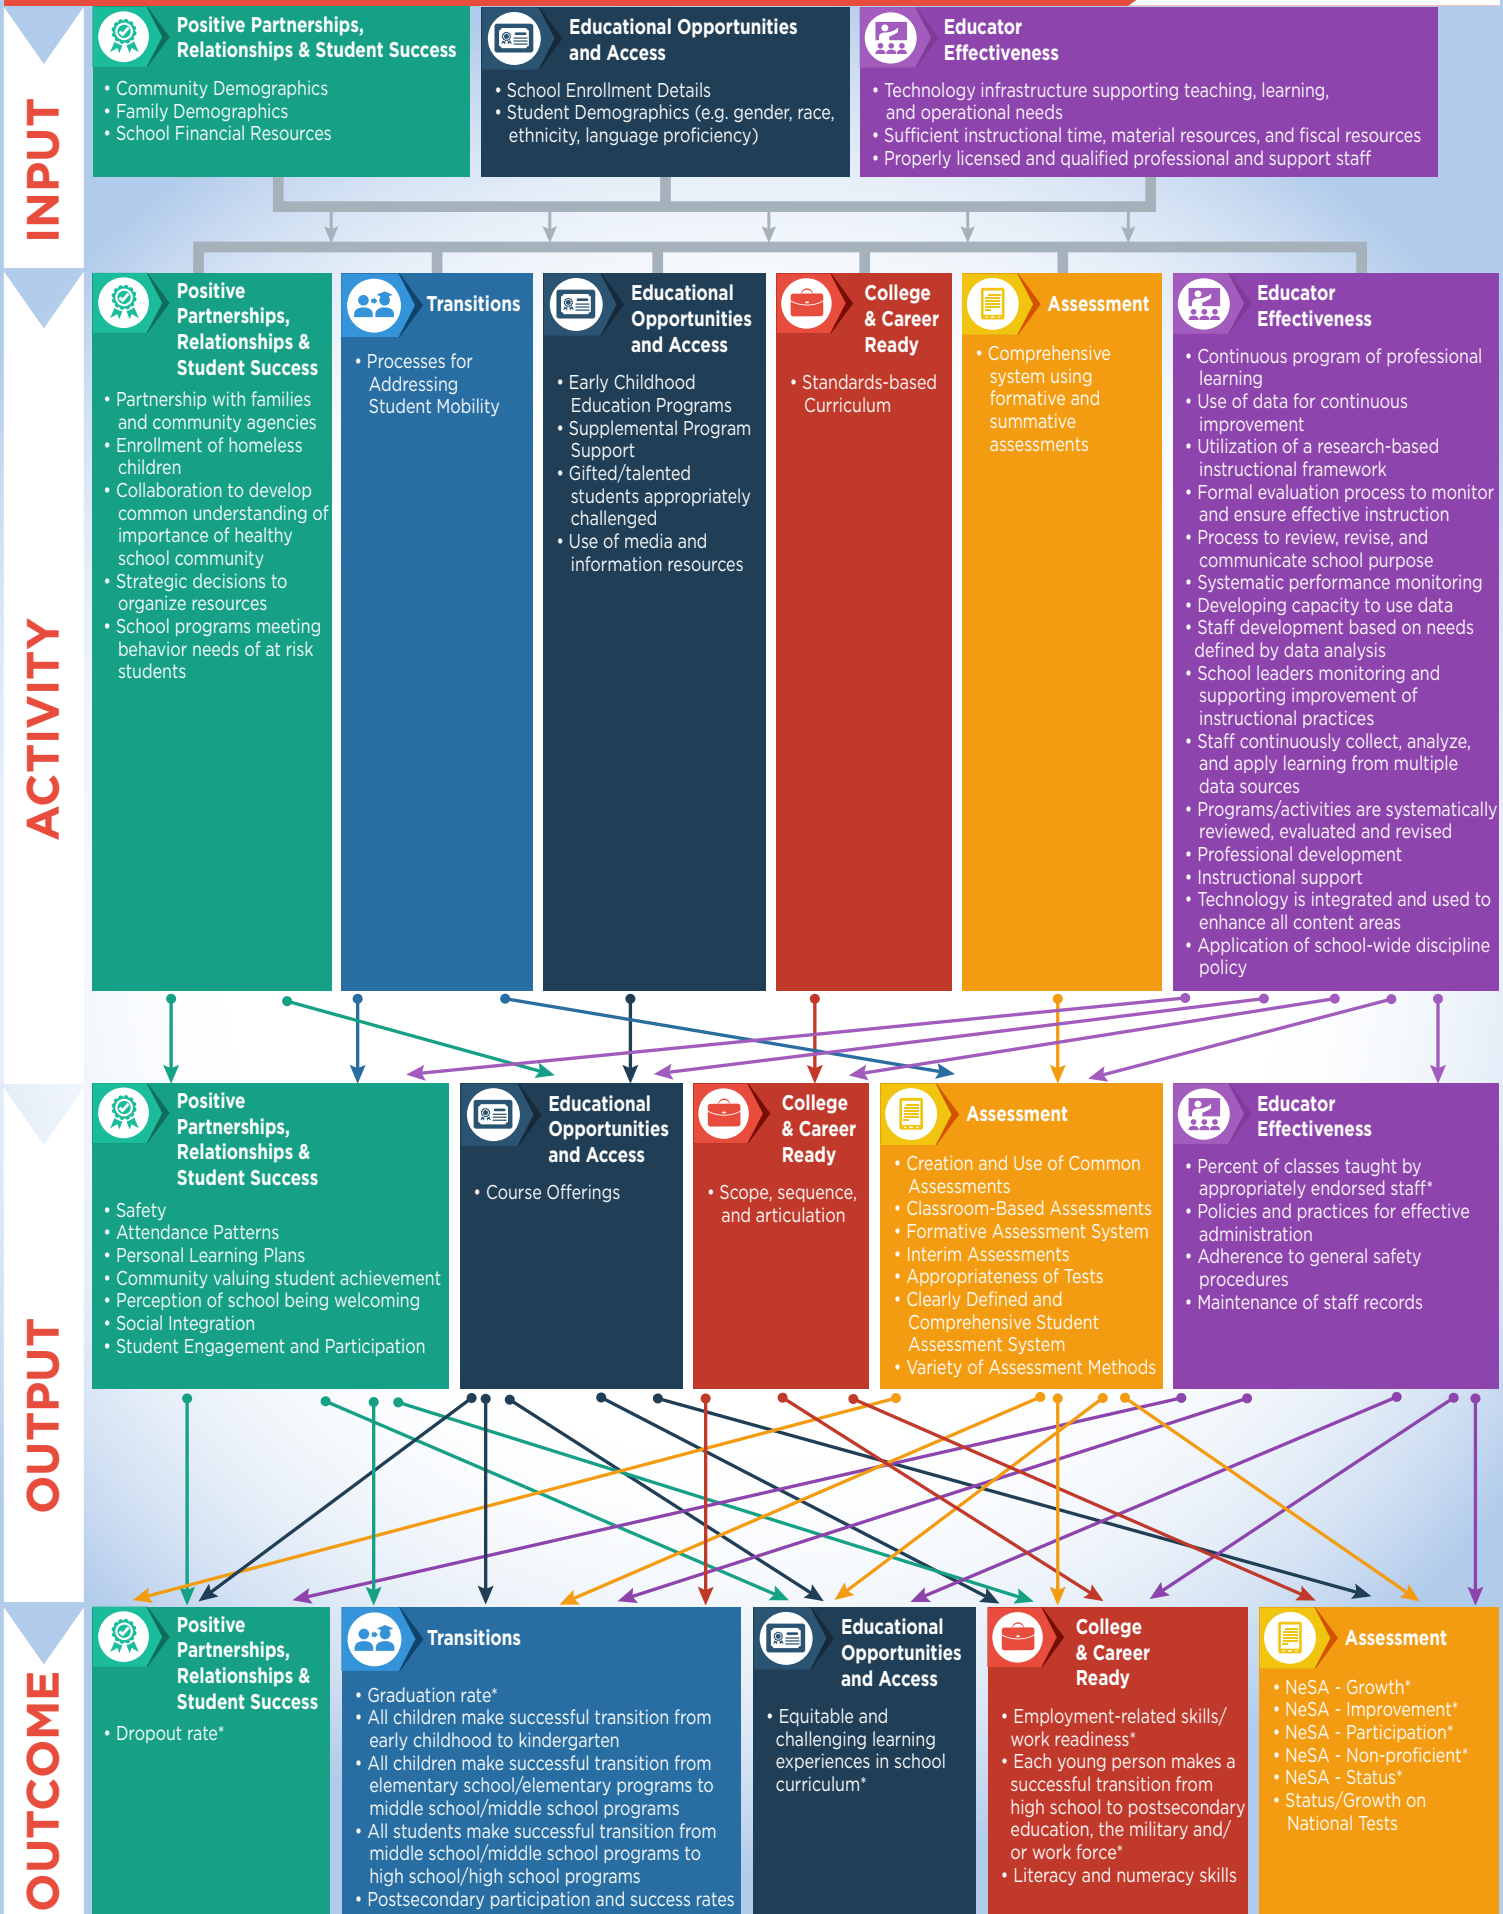

# AQuESTT Logic Model

\* Administrative data collection