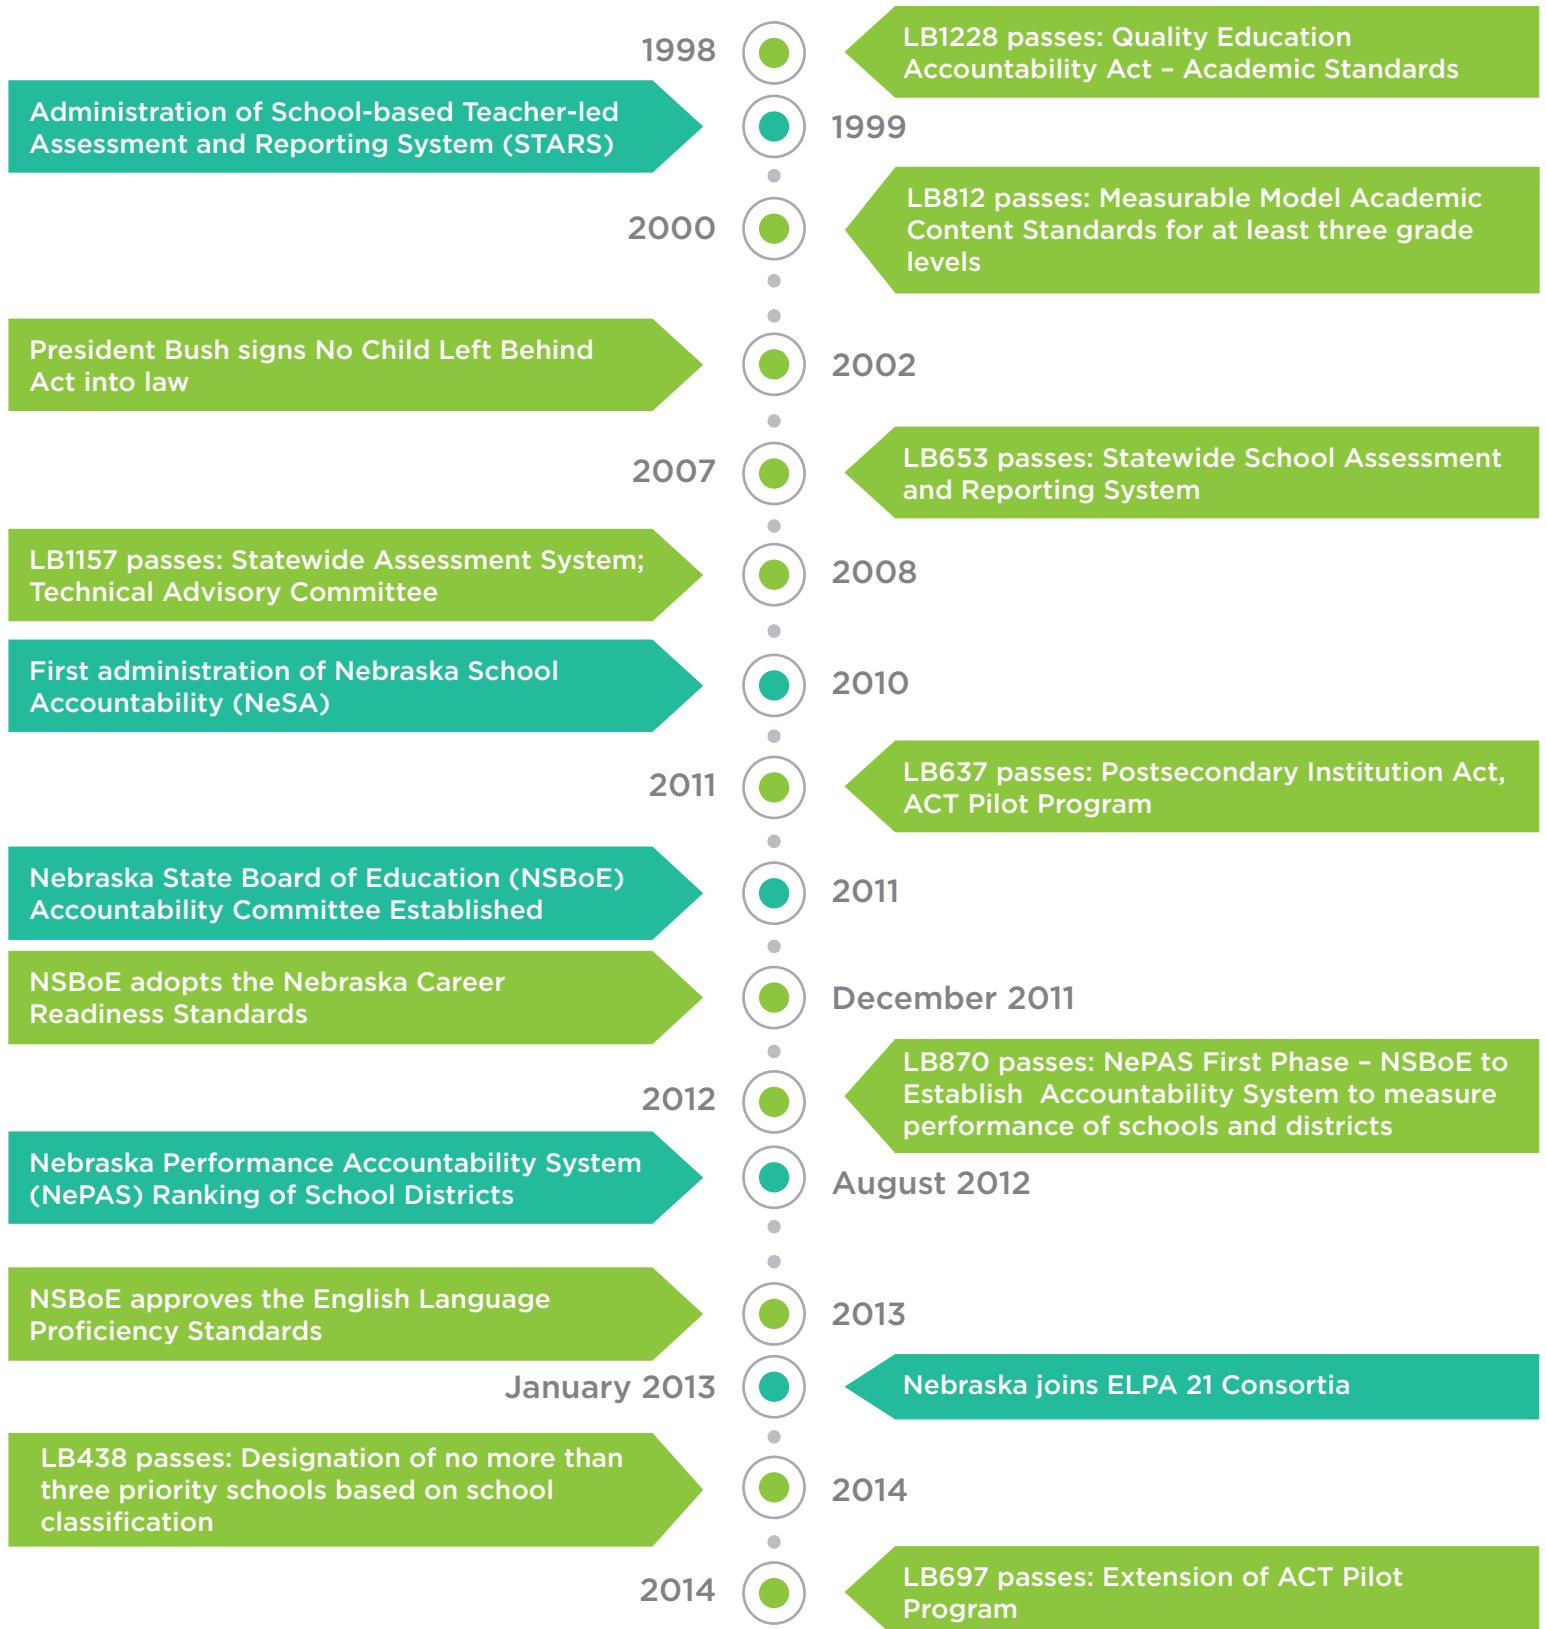

# Nebraska's Educational Assessment & Accountability Timeline

Legislation & Policy

Assessment & Accountability Activities

Stakeholder Engagement

Legislation & Policy

Assessment & Accountability Activities

Stakeholder Engagement

Legislation & Policy

Assessment & Accountability Activities

Stakeholder Engagement

Legislation & Policy

Assessment & Accountability Activities

Stakeholder Engagement

Legislation & Policy

Assessment & Accountability Activities

Stakeholder Engagement

**ONGOING:**

- Educational Service Unit Professional Development Organization (ESUPDO) Meetings
- Nebraska Career and Technical Education Stakeholder Engagement
- Technical Advisory Committee Meetings
- Metropolitan Omaha Educational Consortium (MOEC) Sessions

Legislation & Policy

Assessment & Accountability Activities

Stakeholder Engagement