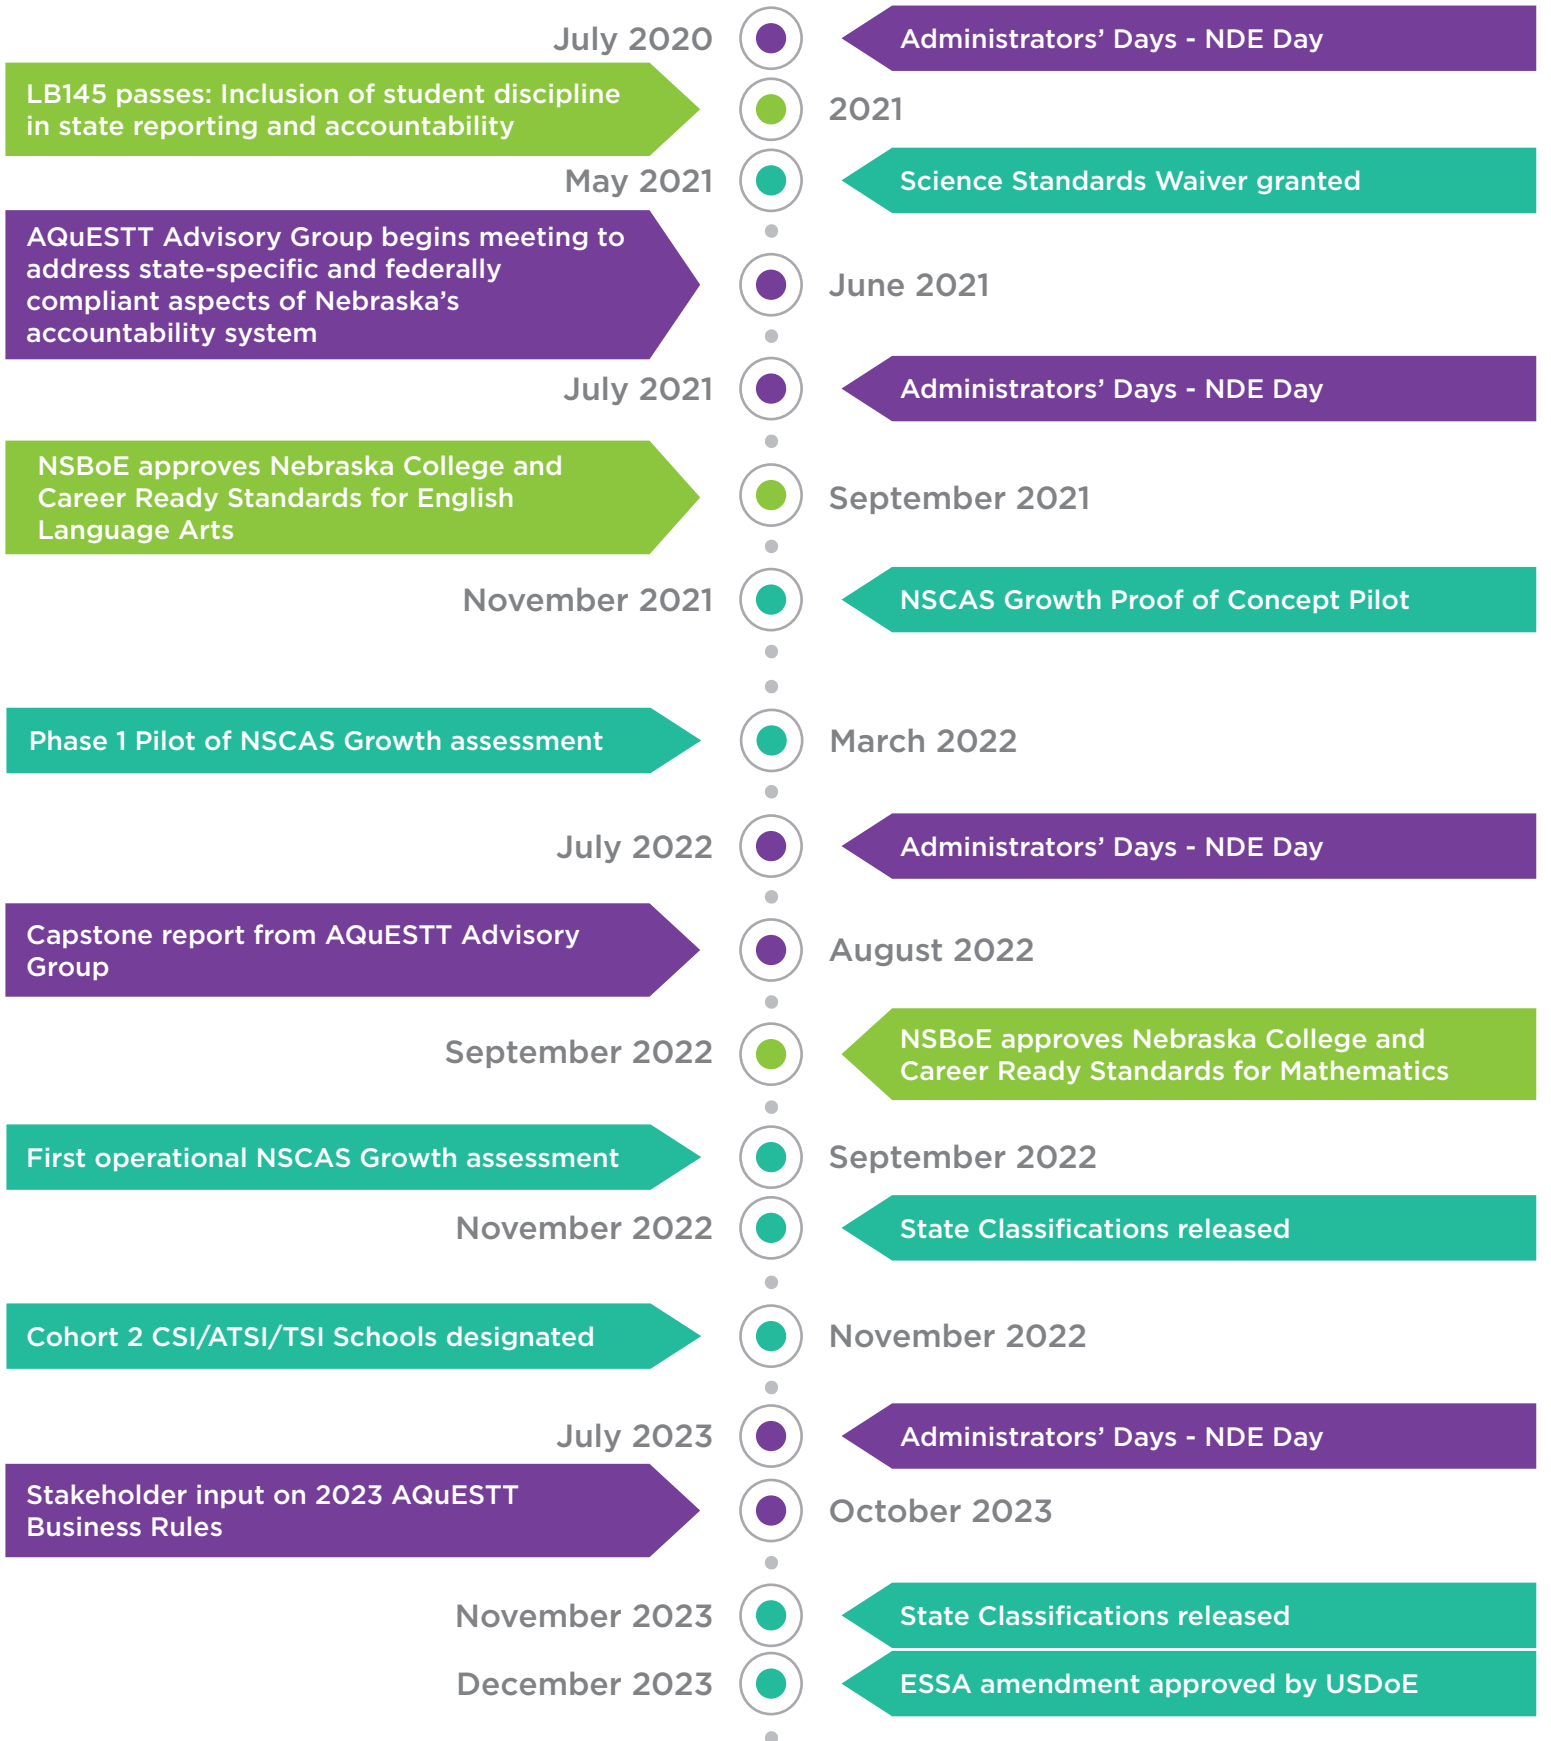

# Nebraska's Educational Assessment & Accountability Timeline

Legislation & Policy

Assessment & Accountability Activities

Stakeholder Engagement

Legislation & Policy

Assessment & Accountability Activities

Stakeholder Engagement

Legislation & Policy

Assessment & Accountability Activities

Stakeholder Engagement

Legislation & Policy

Assessment & Accountability Activities

Stakeholder Engagement

Legislation & Policy

Assessment & Accountability Activities

Stakeholder Engagement

**ONGOING:**

- Educational Service Unit Professional Development Organization (ESUPDO) Meetings
- Nebraska Career and Technical Education Stakeholder Engagement
- Technical Advisory Committee Meetings
- Metropolitan Omaha Educational Consortium (MOEC) Sessions

Legislation & Policy

Assessment & Accountability Activities

Stakeholder Engagement