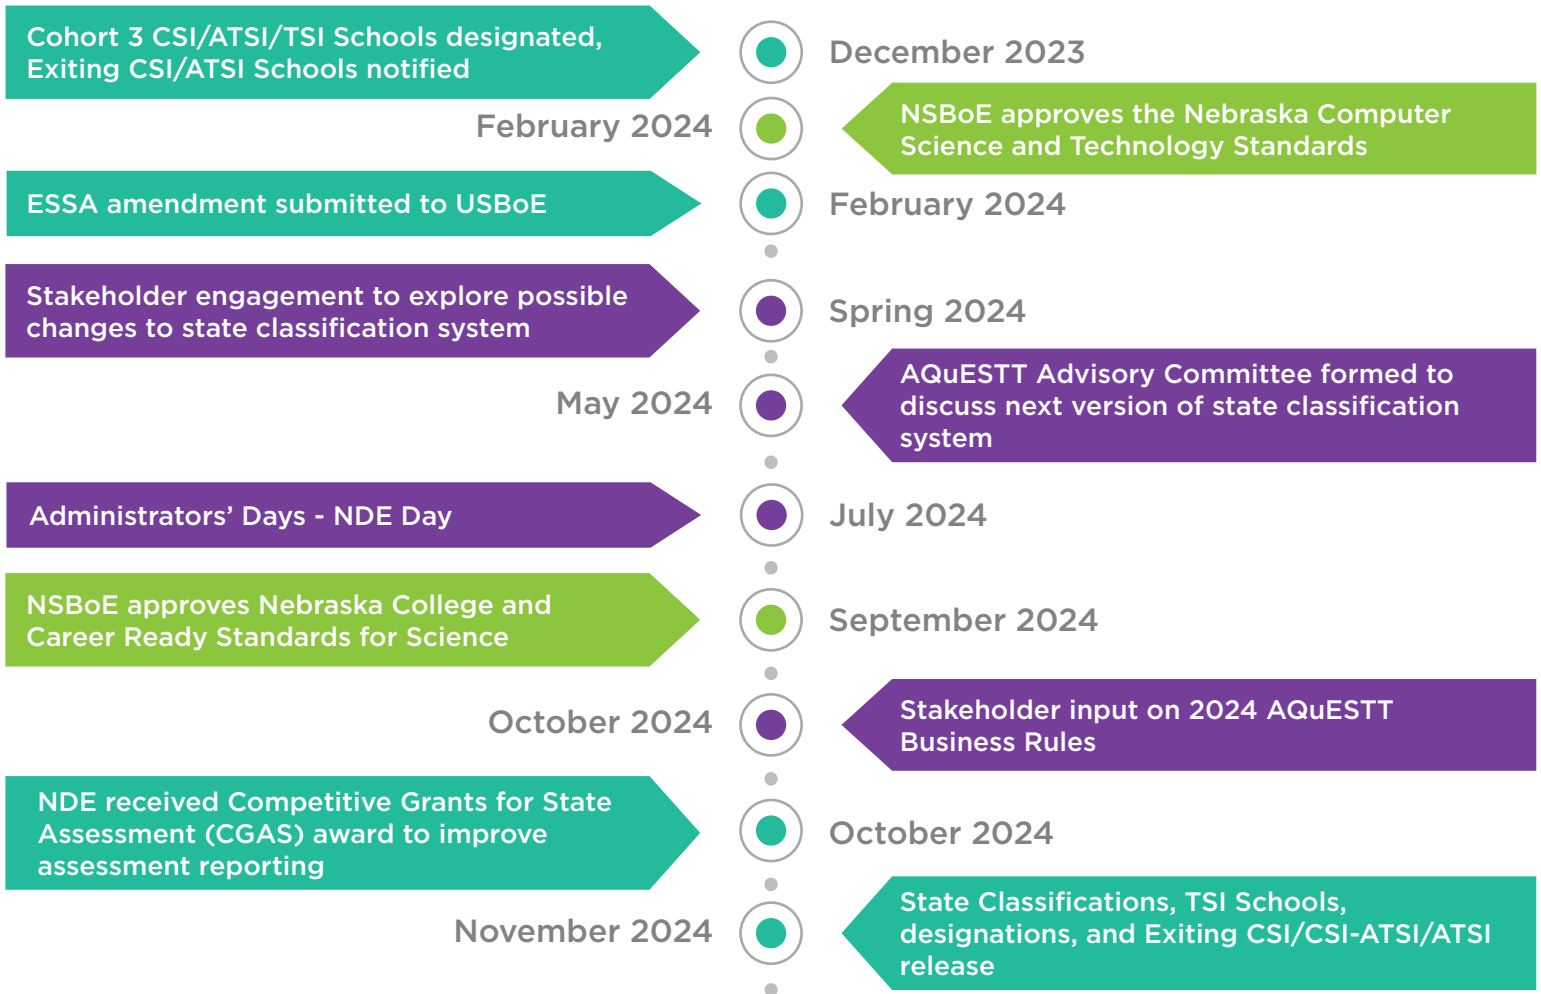

# Nebraska's Educational Assessment & Accountability Timeline

Legislation & Policy

Assessment & Accountability Activities

Stakeholder Engagement

Legislation & Policy

Assessment & Accountability Activities

Stakeholder Engagement

Legislation & Policy

Assessment & Accountability Activities

Stakeholder Engagement

Legislation & Policy

Assessment & Accountability Activities

Stakeholder Engagement

Legislation & Policy

Assessment & Accountability Activities

Stakeholder Engagement

**ONGOING:**

- Educational Service Unit Professional Development Organization (ESUPDO) Meetings
- Nebraska Career and Technical Education Stakeholder Engagement
- Technical Advisory Committee Meetings
- Metropolitan Omaha Educational Consortium (MOEC) Sessions