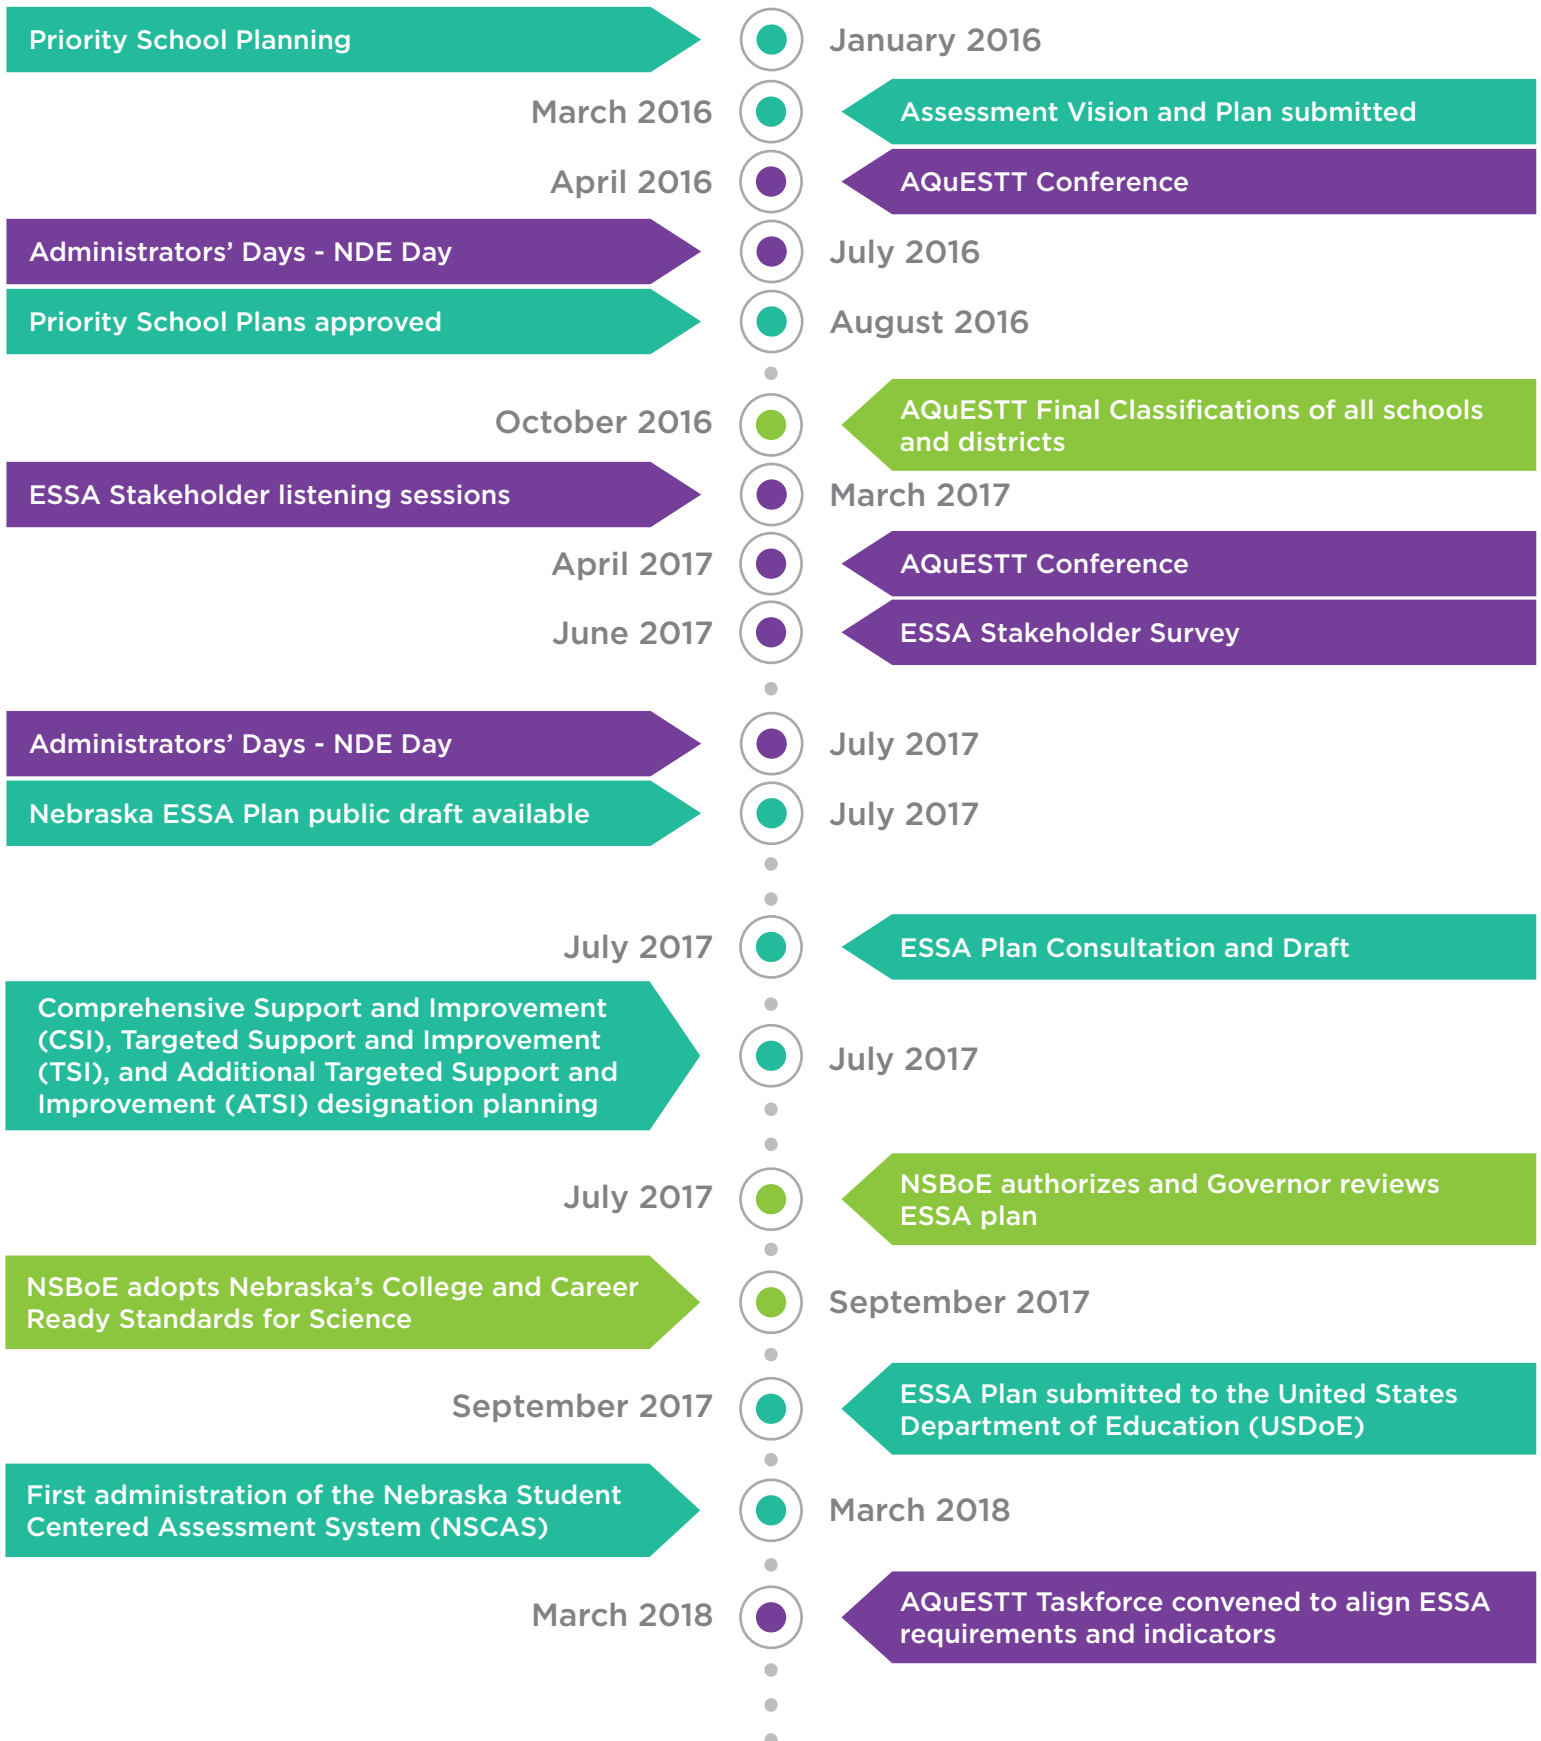

# Nebraska's Educational Assessment & Accountability Timeline

Legislation & Policy

Assessment & Accountability Activities

Stakeholder Engagement

Legislation & Policy

Assessment & Accountability Activities

Stakeholder Engagement

Legislation & Policy

Assessment & Accountability Activities

Stakeholder Engagement

Legislation & Policy

Assessment & Accountability Activities

Stakeholder Engagement

Legislation & Policy

Assessment & Accountability Activities

Stakeholder Engagement

**ONGOING:**

- Educational Service Unit Professional Development Organization (ESUPDO) Meetings
- Nebraska Career and Technical Education Stakeholder Engagement
- Technical Advisory Committee Meetings
- Metropolitan Omaha Educational Consortium (MOEC) Sessions

Legislation & Policy

Assessment & Accountability Activities

Stakeholder Engagement