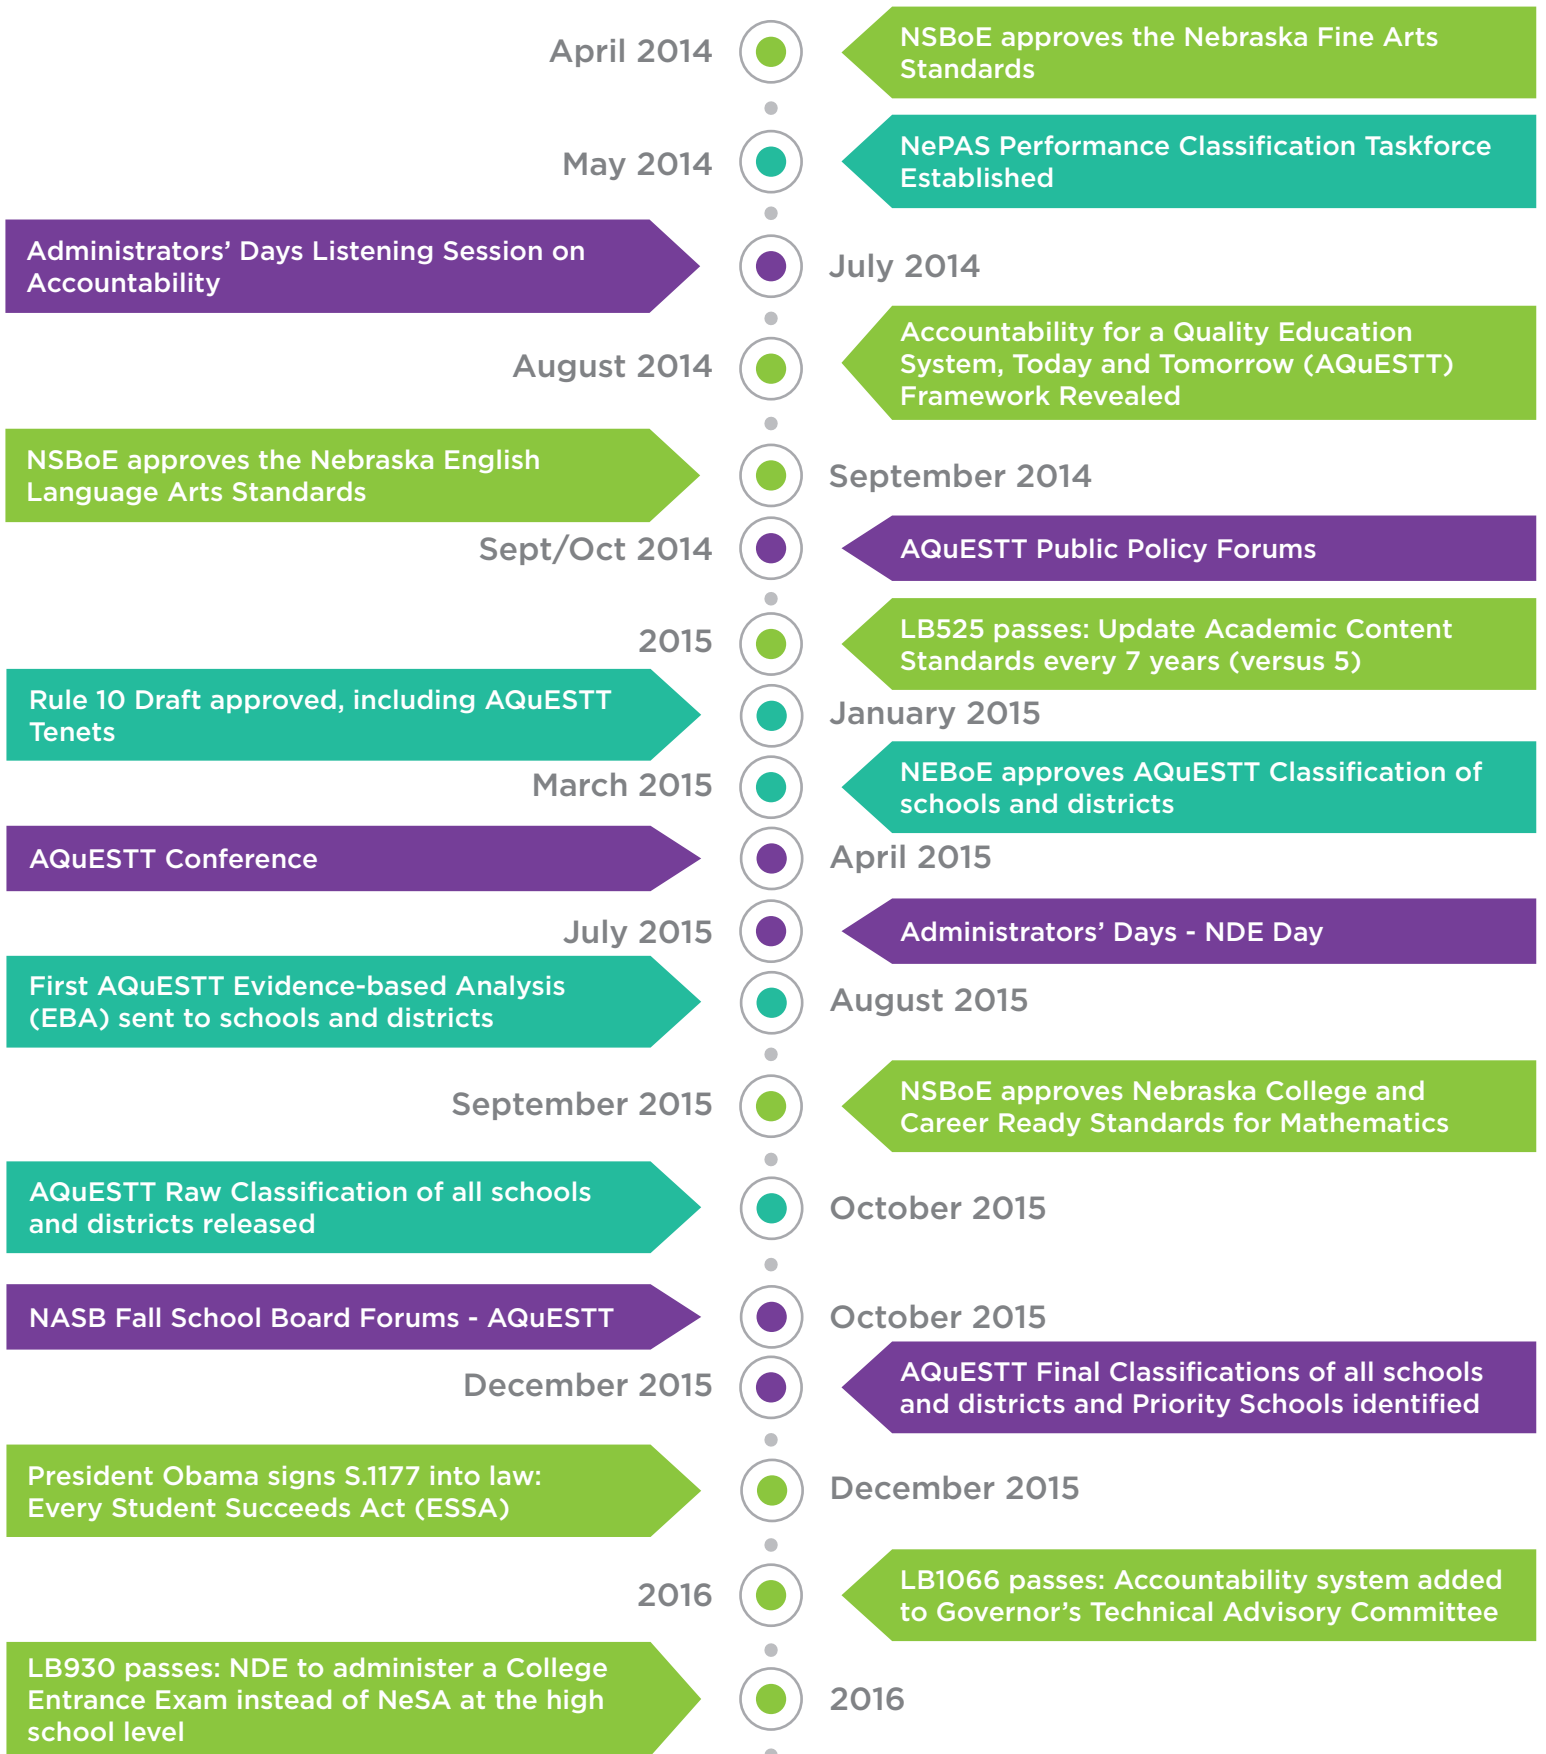

# Nebraska's Educational Assessment & Accountability Timeline

Legislation & Policy

Assessment & Accountability Activities

Stakeholder Engagement

Legislation & Policy

Assessment & Accountability Activities

Stakeholder Engagement

Legislation & Policy

Assessment & Accountability Activities

Stakeholder Engagement

Legislation & Policy

Assessment & Accountability Activities

Stakeholder Engagement

Legislation & Policy

Assessment & Accountability Activities

Stakeholder Engagement

**ONGOING:**

- Educational Service Unit Professional Development Organization (ESUPDO) Meetings
- Nebraska Career and Technical Education Stakeholder Engagement
- Technical Advisory Committee Meetings
- Metropolitan Omaha Educational Consortium (MOEC) Sessions

Legislation & Policy

Assessment & Accountability Activities

Stakeholder Engagement