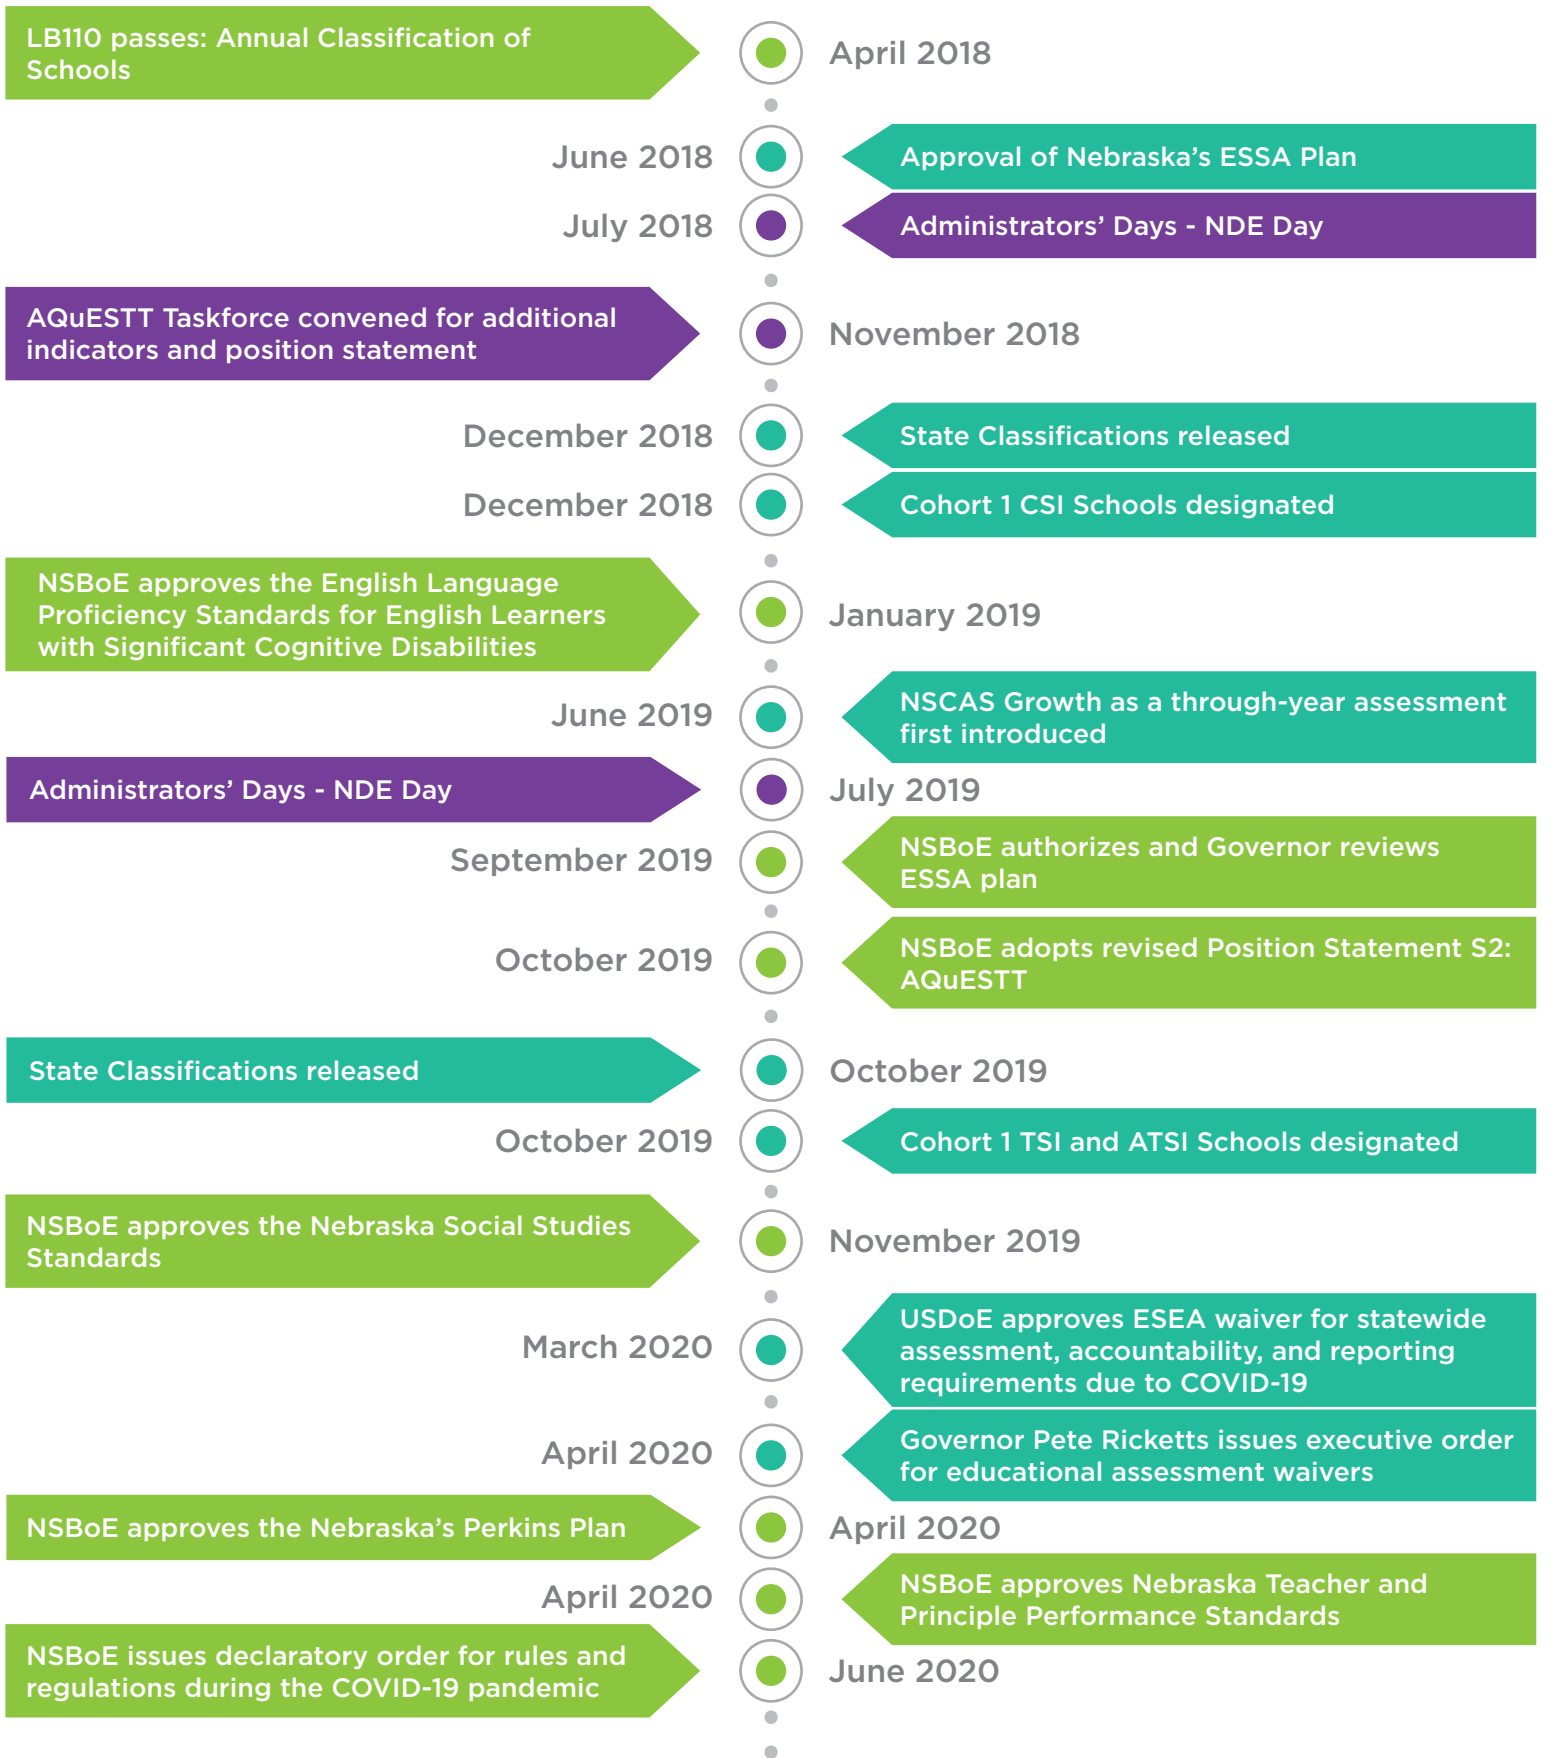

# Nebraska's Educational Assessment & Accountability Timeline

Legislation & Policy

Assessment & Accountability Activities

Stakeholder Engagement

Legislation & Policy

Assessment & Accountability Activities

Stakeholder Engagement

Legislation & Policy

Assessment & Accountability Activities

Stakeholder Engagement

Legislation & Policy

Assessment & Accountability Activities

Stakeholder Engagement

Legislation & Policy

Assessment & Accountability Activities

Stakeholder Engagement

**ONGOING:**

- Educational Service Unit Professional Development Organization (ESUPDO) Meetings
- Nebraska Career and Technical Education Stakeholder Engagement
- Technical Advisory Committee Meetings
- Metropolitan Omaha Educational Consortium (MOEC) Sessions